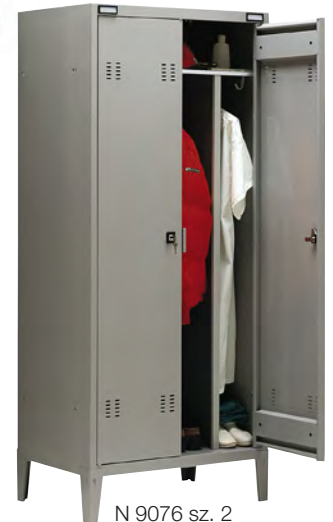

N 9075 sz. 3

N 9076 sz. 2