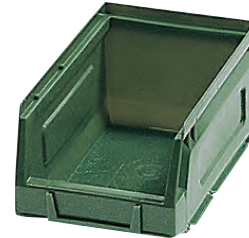

ABC STORAGE Stackable containers

In high-density polyethylene (HDPE) highly resistant to heat, oil, grease, acid, rust, etc.

Same size containers can be stacked as they are non-deformable

With tag holder, they can be hooked to trolley N 9010/6 and panel N 9010/7

Base dimension LxD mm

Small

Overall dimensions LxDxh 105x165x84 mm - Capacity 1 l

Color	Green	Red	Blue
Code	N 9010 1001	N 9010 1002	N 9010 1003
N 9010/1	Each €		
Base dimension LxD	mm 100x120	100x120	100x120
	pcs. 48	48	48

Medium

Overall dimensions LxDxh 149x240x129 mm - Capacity 3.5 l

Color	Green	Red	Blue
Code	N 9010 2001	N 9010 2002	N 9010 2003
N 9010/2	Each €		
Base dimension LxD	mm 140x170	140x170	140x170
	pcs. 38	38	38

Large

Overall dimensions LxDxh 210x355x165 mm - Capacity 10 l

Color	Green	Red	Blue
Code	N 9010 3001	N 9010 3002	N 9010 3003
N 9010/3	Each €		
Base dimension LxD	mm 203x260	203x260	203x260
	pcs. 20	20	20