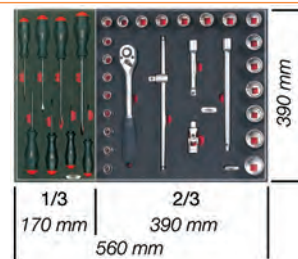

ABC TOOLS Inlays with tools

In resistant oil-proof foam, in 2 colours; missing tools are noticed immediately

Suitable for drawers of trolleys N 3200

These inlays have standard modular dimensions:

- rectangular 390x170 mm, on 1/3 of the drawer
- square 390x390 mm, on 2/3 of the drawer

Up to 3 rectangular inlays, or 1 rectangular and 1 square inlays, can be placed in each trolley drawer for tidy and space-saving storage

Set of 8 screwdrivers $\ominus \oplus$ in 1/3 inlay

Consisting of:

8 double open end wrenches A 2934 mm 6x7 - 8x9 - 10x11 - 12x13 - 14x15 - 16x17 - 18x19 - 20x22

Code N 6861 1000	N 6861/1		Each €		1	1/3
Code N 6861 3000	N 6861/3	Empty	Each €		1	

Set of 4 double open end wrenches in 1/3 inlay

Consisting of:

4 double open end wrenches A 2934 mm 21x23 - 24x26 - 25x28 - 30x32

Code N 6861 4000	N 6861/4		Each €		1	1/3
Code N 6861 6000	N 6861/6	Empty	Each €		1	

Set of 8 combination wrenches in 1/3 inlay