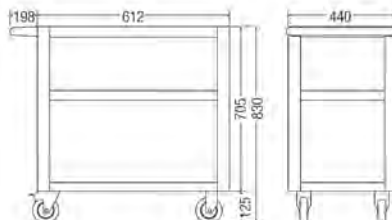

ABC TOOLS Multi-purpose trolley

KART model

Body in powder-coated steel sheet metal, silver and RAL 5007 blue

3 position height adjustable middle shelf

With 4 wheels, 2 fixed and 2 swivel, including 1 with lock

Supplied disassembled (screws and nuts included)

Max. capacity	kg	200 (distributed on 3 shelves)
Dimension LxWxh	mm	810x440x830
Dim. wheels ØxL	mm	100x10
Empty weight ca.	kg	21

KART dimension

Code N 3215 1000	N 3215/1	Each €	1

Additional tray in powder-coated sheet metal

With raised edge

Code N 3215 6000	N 3215/6	Each €	1

Inlay for small parts in powder-coated sheet metal

With 3 compartments and raised edge

Code N 3215 7000	N 3215/7	Each €	1