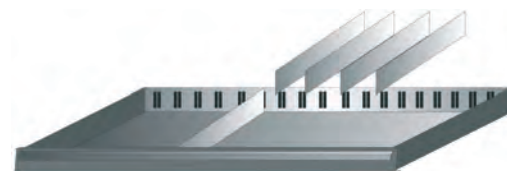

ABC TOOLS Accessories for tool trolley DRIVER

Suitable for tool DRIVER trolley N 3200 and N 3200/1

Spray can holder

In powder-coated steel sheet metal
To be fastened to the perforated wall with the hooks supplied
Dimensions LxDxh 342x95x109 mm

Code N 3209 2000	N 3209/2	Each €	1

Document compartment

In powder-coated steel sheet metal
To be fastened to the perforated wall with the hooks supplied
Dimensions LxDxh 265x80x105 mm

Code N 3209 3000	N 3209/3	Each €	1

Holder for wiper rolls N 9915

In powder-coated steel sheet metal
To be fastened to the perforated wall with the hooks supplied
Dimensions LxDxh 340x230x100 mm - Wiper roll not provided

Code N 3209 4000	N 3209/4	Each €	1

Set of drawer dividers height 75 mm

In steel sheet metal
Consisting of:
4 longitudinal dividers
7 crosswise dividers width 150 mm
6 crosswise dividers width 110 mm
Supplied with 2 panels for fastening

Code N 3209 6075	N 3209/6	Each €	1

Upper tray in plastic

With holes for housing screwdrivers and tool compartments

Code N 3209 9000	N 3209/9	Each €	1

Tool holder clips for tool panels → N 0 pag. 876