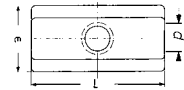

ABC TOOLS Nuts for T-slots

In hardened steel, class 10,9 - Burnished and phosphate-coated finish
Obtained from drawn rod
DIN 508

Type with rectangular base

Thread (d)	M	8	10	12	14	16	18	20	24
Code	G 3751	5008	5010	5012	5014	5016	5018	5020	5024
G 3751/5	Each €								
For T slots	mm	10	12	14	16	18	20	22	26
Dimension e	mm	15	18	22	25	28	32	35	44
Dimension L	mm	30	36	44	50	56	64	70	86

🔧 from M8 to M16 pieces 10 - from M18 to M24 1 piece