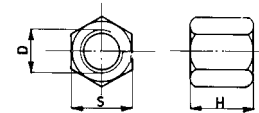

ABC TOOLS Hexagonal nuts

In hardened steel, class 10,9 - Burnished and phosphate-coated finish
Obtained from rod
DIN 6330 B

Thread D	6	8	10	12	14	16	18	20	22	24	30	
Code	G 3751	7006	7008	7010	7012	7014	7016	7018	7020	7022	7024	7030
G 3751/7	Each €											
Height H x hexagon S	mm	9x10	12x13	15x16	18x18	21x21	24x24	27x27	30x30	33x32	36x36	45x46

🔧 from size 6 to size 24 pieces 10 - size 30 1 piece