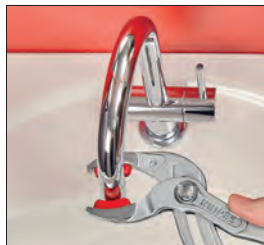

KNIPEX Connector Pliers

In forged, oil-hardened, chrome-vanadium steel

Ideal for tightening and loosening siphon screw connections, plastic pipe fittings and round union nuts
For connectors and couplings with screw connection, such as Cannon circular connectors
25 adjustment positions, box-joint design
Synthetic resin coated handles - Overall length 250 mm

With knurled jaws - Span width Ø 25÷80 mm

B 2327/1 - Burnished finish

B 2327/2 - Chromed finish

Code B 2327 1250	B 2327/1	Each €		1
Code B 2327 2250	B 2327/2	Each €		1

B 2327/1

B 2327/2

Jaws with interchangeable synthetic resin pads

In 4 pieces pack with screws

Code B 2327 9250	B 2327/9	Per pack €		1
-------------------------	-----------------	------------	--	---

ABC TOOLS Fin comb

Suitable for straightening and restoring the distance between the condensers fins, improving air circulation

Particularly suitable for plumbers

Indelible color

Reinforcing masonite panels at the bottom and on the sides, steel corner guards and reinforcement studs

Accurately hand stitched

Steel feet

Nylon shoulder strap