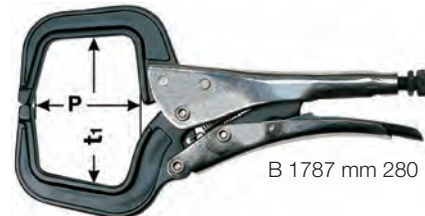

With internal release lever for untightening the workpiece

The jaws can be adapted to the clamped pieces by using the screw

### With long, wide arch jaws

Particularly suitable for tightening bulky objects or very thick profiles

Gripping capacity: flat 0÷90 mm - «P» 75 mm - «t1» 95 mm

Overall length 275 mm

Code B 1786 1000	<b>B 1786/1</b>	Each €	1
------------------	-----------------	--------	---

B 1786/1

Gripping capacity: flat 0÷90 mm - «P» 75 mm - «t1» 95 mm

Overall length 280 mm

Code B 1786 2000	<b>B 1786/2</b>	Each €	1
------------------	-----------------	--------	---

B 1787 mm 280

With long burnished jaws for deep clamping operations

Suitable for car bodyworks

Overall length	mm	165	280	460
Code		<b>B 1787 0165</b>	<b>B 1787 0280</b>	<b>B 1787 0460</b>
<b>B 1787</b>	Each €			
Dimension «P»	mm	50	75	200
Dimensions t1 mm	mm	62	105	100