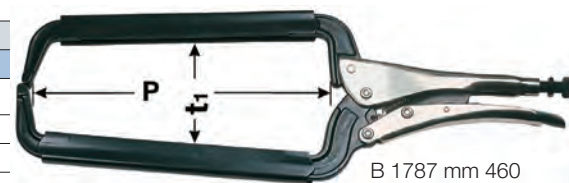

### With long, wide arch jaws

Particularly suitable for tightening bulky objects or very thick profiles

Gripping capacity: flat 0÷90 mm - «P» 75 mm - «t1» 95 mm

Overall length 275 mm

Code B 1786 1000	<b>B 1786/1</b>	Each €	1
------------------	-----------------	--------	---

B 1786/1

Gripping capacity: flat 0÷90 mm - «P» 75 mm - «t1» 95 mm

Overall length 280 mm

Code B 1786 2000	<b>B 1786/2</b>	Each €	1
------------------	-----------------	--------	---

B 1787 mm 280

With long burnished jaws for deep clamping operations

Suitable for car bodyworks

Overall length	mm	165	280	460
Code		<b>B 1787 0165</b>	<b>B 1787 0280</b>	<b>B 1787 0460</b>
<b>B 1787</b>	Each €			
Dimension «P»	mm	50	75	200
Dimensions t1 mm	mm	62	105	100

### With flat, burnished, shovel-shaped jaws

Max span width 55 mm - Jaw width 80 mm

Overall length 200 mm

Code B 1788 0000	<b>B 1788</b>	Each €	30
------------------	---------------	--------	----