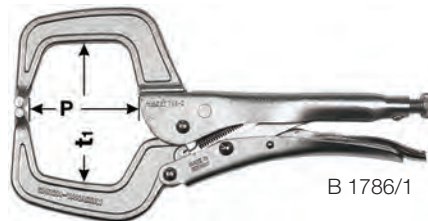

With internal release lever for untightening the workpiece

The jaws can be adapted to the clamped pieces by using the screw

### With long, wide arch jaws

Particularly suitable for tightening bulky objects or very thick profiles

Gripping capacity: flat 0÷90 mm - «P» 75 mm - «t1» 95 mm

Overall length 275 mm

Code B 1786 1000	<b>B 1786/1</b>	Each €	1
------------------	-----------------	--------	---

B 1786/1

Gripping capacity: flat 0÷90 mm - «P» 75 mm - «t1» 95 mm

Overall length 280 mm

Code B 1786 2000	<b>B 1786/2</b>	Each €	1
------------------	-----------------	--------	---

B 1787 mm 280

With long burnished jaws for deep clamping operations

Suitable for car bodyworks

Overall length	mm	165	280	460
Code		<b>B 1787 0165</b>	<b>B 1787 0280</b>	<b>B 1787 0460</b>
<b>B 1787</b>	Each €			
Dimension «P»	mm	50	75	200
Dimensions t1 mm	mm	62	105	100