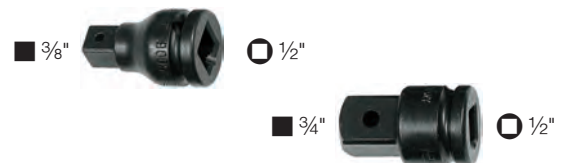

## Impact socket accessories

Suitable for electric and pneumatic screwdrivers - In special steel - Burnished finish

Small-to-large adaptor  $\varnothing$  3/8" -  $\blacksquare$  1/2" - DIN 3121 - pcs. 10

Universal joint - DIN 3121

A 3226/22 -

A 3226/26 -

Code A 3226 2200	<b>A 3226/22</b>	Each €	5
Code A 3226 2600	<b>A 3226/26</b>	Each €	10

Adaptors - DIN 3121

A 3226/23 - - pcs. 1

A 3226/27 - - pcs. 5

Drive	$\varnothing$ 1/2" - $\blacksquare$ 3/8"	$\varnothing$ 1/2" - $\blacksquare$ 3/4"
Code	A 3226 2301	A 3226 2302
<b>A 3226/23</b>	Each €	
Code	A 3226 2701	A 3226 2702
<b>A 3226/27</b>	Each €	
Overall length	mm	38
		48